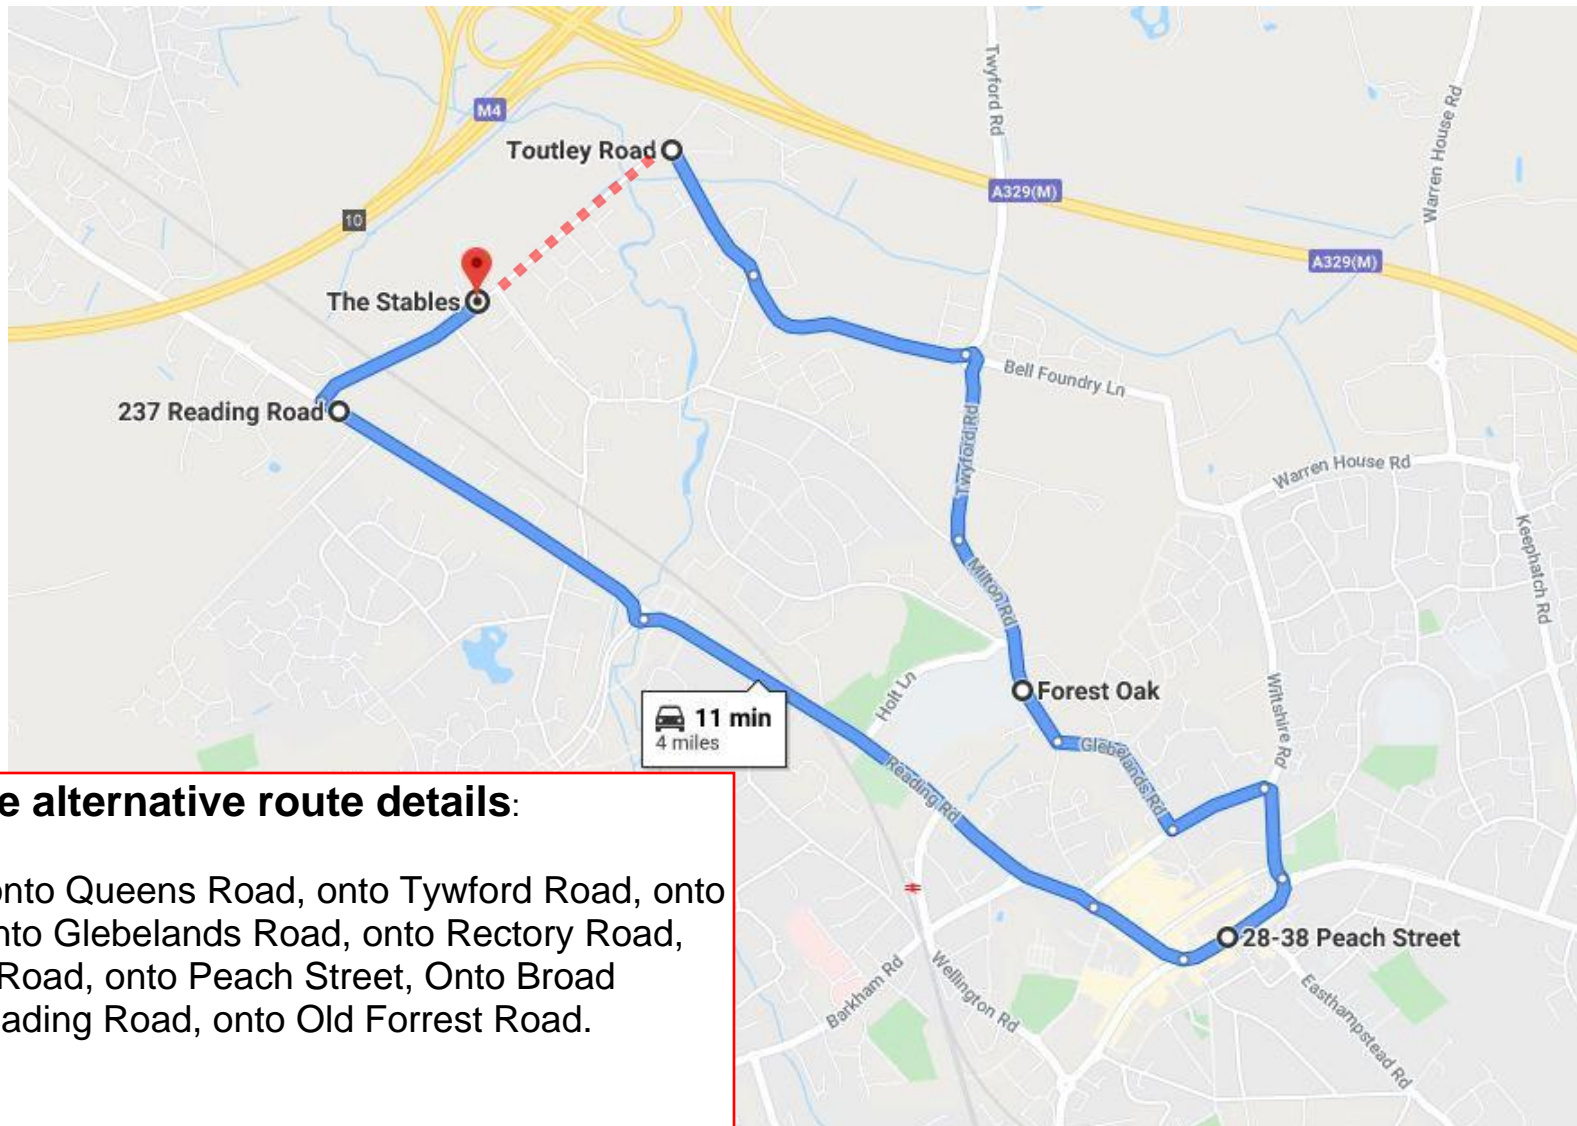

----- Old Forest Road, 24/7 road closure extents

————— Alternative route

Road closure alternative route details:

Northbound

Toutley Road onto Queens Road, onto Twyford Road, onto Milton Road, onto Glebelands Road, onto Rectory Road, Onto Wiltshire Road, onto Peach Street, Onto Broad Street, onto Reading Road, onto Old Forrest Road.

Southbound

Old forest Rd, onto Reading Rd, onto Rectory Rd, Onto Gleblands Rd, onto Milton Rd, onto Twyford Rd, onto Queens rd and Toutley Rd